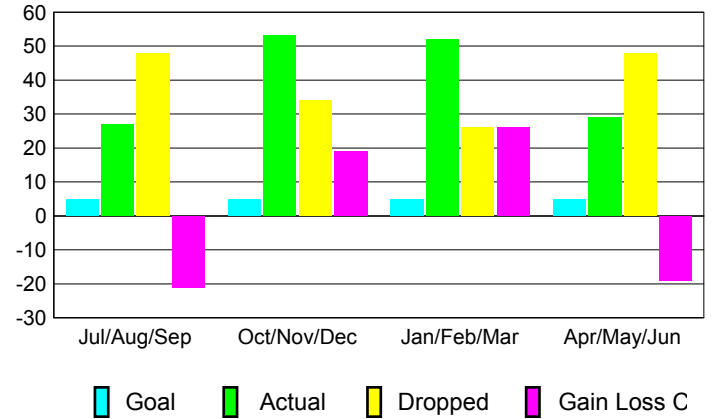

GMT: **Gary Fry**

Location: **MINNESOTA**

GMT CA: **1**

CLUBS

Month	New Club Goal	Actual New Clubs	Actual Dropped Clubs	Gain/Loss of Clubs
2012-2013				
Jul/Aug/Sep	0	0	0	0
Oct/Nov/Dec	0	0	0	0
Jan/Feb/Mar	0	0	0	0
Apr/May/June	1	0	0	0
Totals	1	0	0	0

Club Results 2012-2013
Goal, New, Dropped, Gain/Loss

MEMBERSHIP

Month	Net Memb Goal	Actual New Memb	Actual Dropped Memb	Gain/Loss of Memb
2012-2013				
Jul/Aug/Sep	5	27	48	-21
Oct/Nov/Dec	5	53	34	19
Jan/Feb/Mar	5	52	26	26
Apr/May/June	5	29	48	-19
Totals	20	161	156	5

Membership Results 2012-2013
Goal, New, Dropped, Gain/Loss

YTD Status Quo Clubs 2012-2013

Status Quo Clubs Compared to Status Quo Members

Gender Comparison 2012-2013

Club Gain/Loss 2012-2013

Membership Gain/Loss 2012-2013